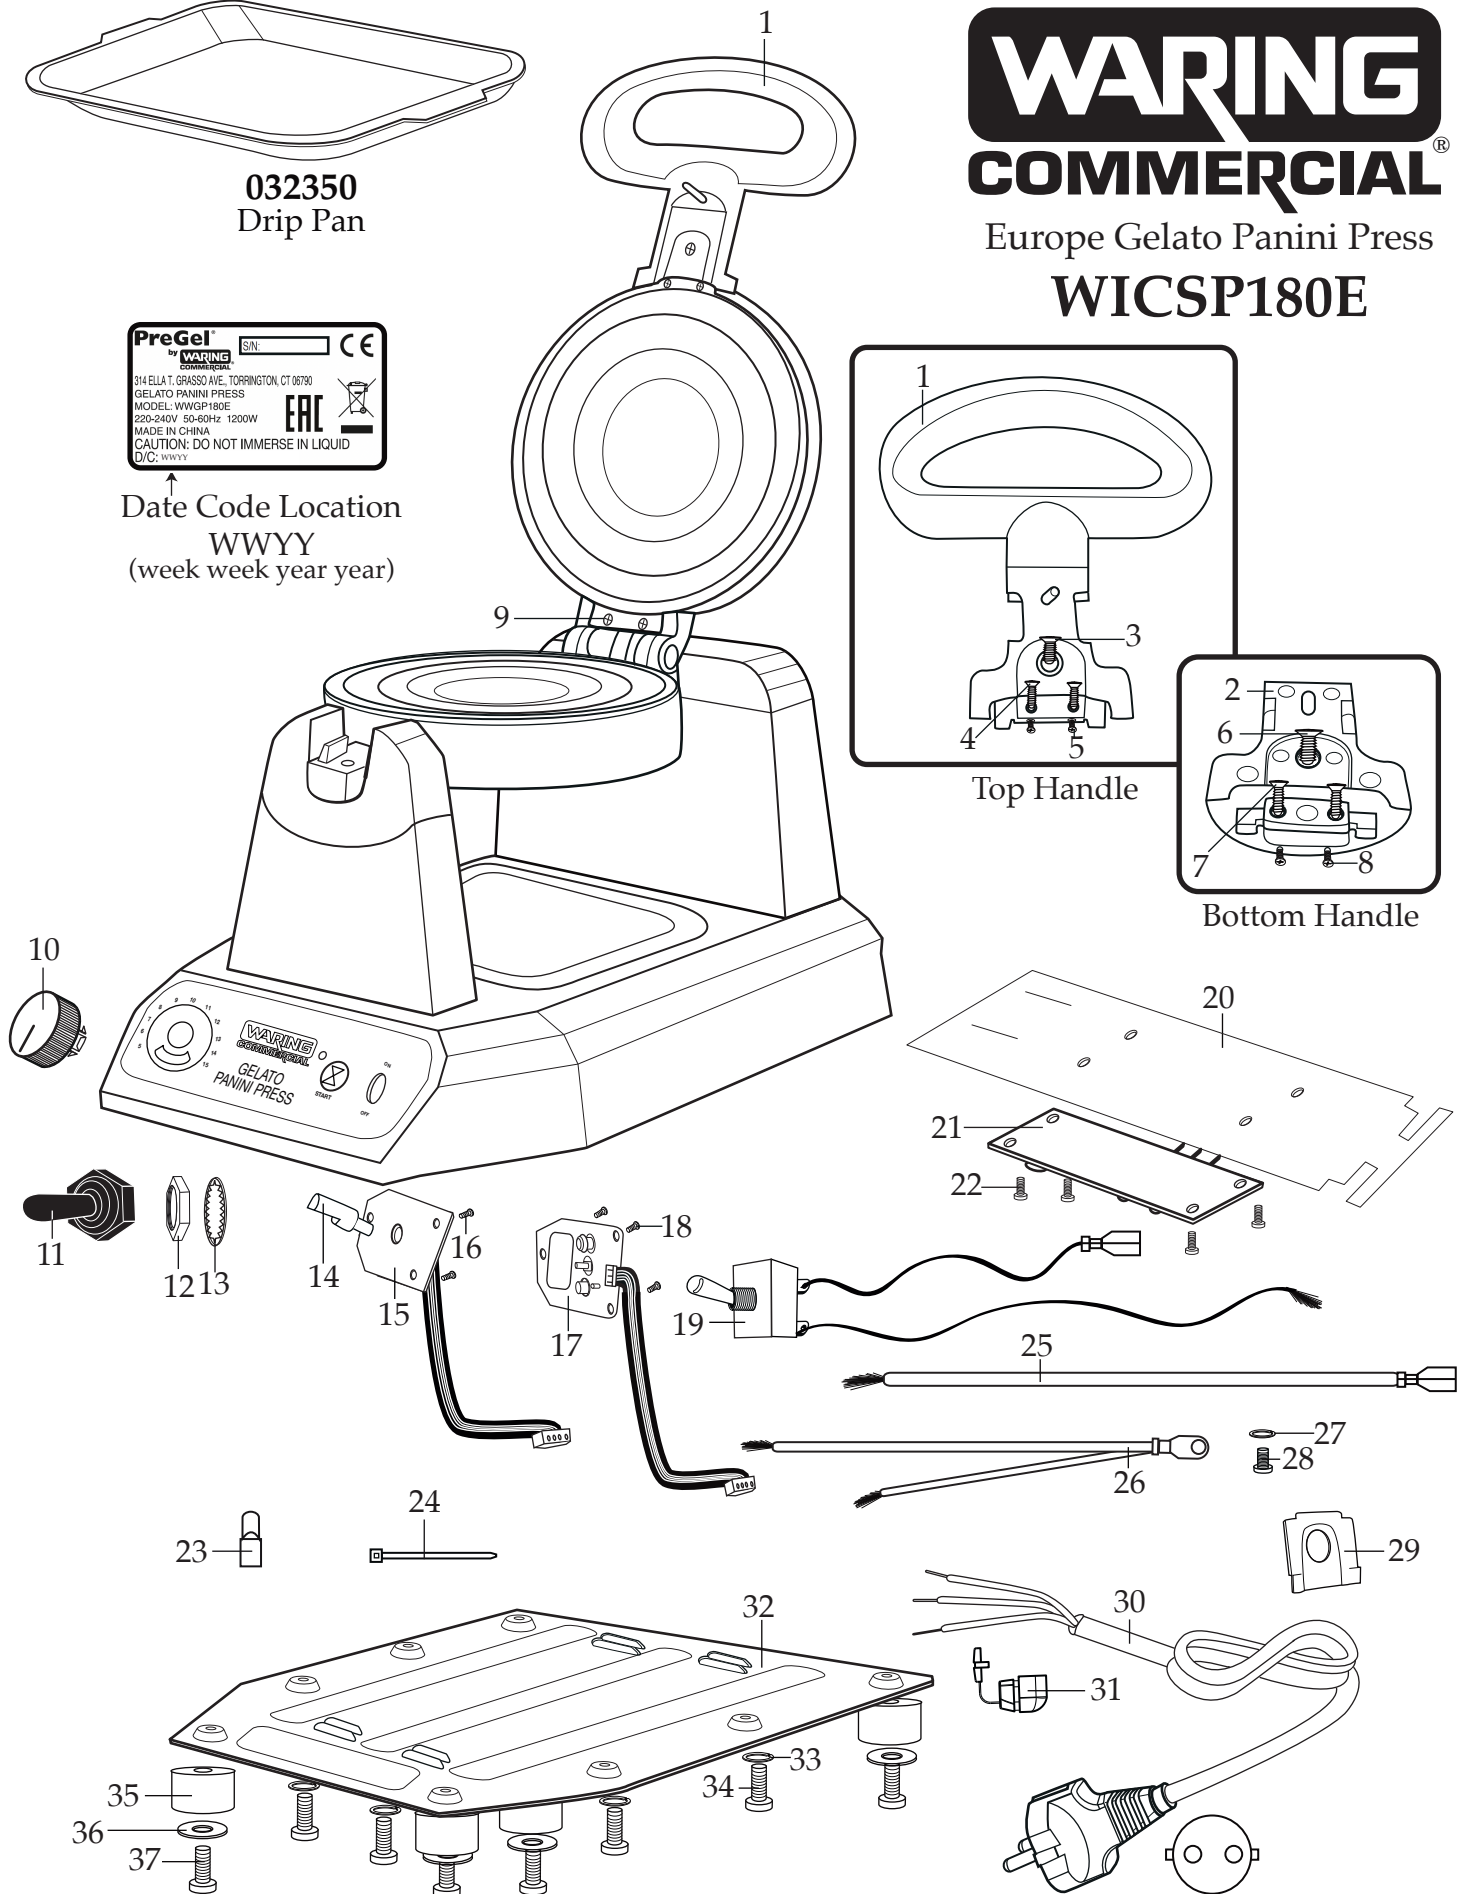

032350  
Drip Pan

Date Code Location  
WWYY  
(week week year year)

## WICSP180E

Top Handle

Bottom Handle

<b>Illustration#</b>	<b>Part#</b>	<b>Description</b>
1	037488	Top Handle
2	037959	Bottom Handle
3	037357	Screw
4	037960	Screw (2 required)
5	037493	Screw (2 required)
6	037357	Screw
7	037960	Screw (2 required)
8	037493	Screw (2 required)
9	037357	Screw (2 required on top plate and bottom plate)
10	032352	Knob
11	035321	Toggle Switch Boot
12	016236	Hex Nut
13	037931	Locking Ring
14	036241	Connector Pole
15	035316	Darkness Control Board
16	032359	Screw (3 required)
17	037961	Control Board
18	032359	Screw (3 required)
19	037962	Toggle Switch with Leads
20	030638	Power Board Shield
21	037963	PCB Board
22	032359	Screw (4 required)
23	019123 012409	Large Crimp Connector Small Crimp Connector (3 required)
24	013731	Wire Tie
25	035348	10.25" Black Lead Assembly

<b>Illustration#</b>	<b>Part#</b>	<b>Description</b>
26	035345	Double Green / Yellow Lead
27	032751	Ground Spring Washer
28	035298	Ground Screw
29	032371	Cord Plate
30	032748	Cord Set
31	035476	Strain Relief
32	032351	Bottom Plate
33	032360	Spring Washer (4 required)
34	032750	Screw (4 required)
35	032353	Foot (4 required)
36	032354	Foot Washer (4 required)
37	032355	Foot Screw (4 required)