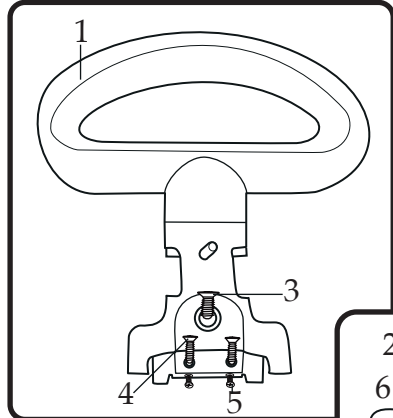

032350  
Drip Pan

Date Code Location  
WWYY  
(week week year year)

## WICSP180E

Top Handle

Bottom Handle

<b>Illustration#</b>	<b>Part#</b>	<b>Description</b>
1	037488	Top Handle
2	037959	Bottom Handle
3	037357	Screw
4	037960	Screw (2 required)
5	037493	Screw (2 required)
6	037357	Screw
7	037960	Screw (2 required)
8	037493	Screw (2 required)
9	037357	Screw (2 required on top plate and bottom plate)
10	032352	Knob
11	035321	Toggle Switch Boot
12	016236	Hex Nut
13	037931	Locking Ring
14	036241	Connector Pole
15	035316	Darkness Control Board
16	032359	Screw (3 required)
17	037961	Control Board
18	032359	Screw (3 required)
19	037962	Toggle Switch with Leads
20	030638	Power Board Shield
21	037963	PCB Board
22	032359	Screw (4 required)
23	019123 012409	Large Crimp Connector Small Crimp Connector (3 required)
24	013731	Wire Tie
25	035348	10.25" Black Lead Assembly

<b>Illustration#</b>	<b>Part#</b>	<b>Description</b>
26	035345	Double Green / Yellow Lead
27	032751	Ground Spring Washer
28	035298	Ground Screw
29	032371	Cord Plate
30	032748	Cord Set
31	035476	Strain Relief
32	032351	Bottom Plate
33	032360	Spring Washer (4 required)
34	032750	Screw (4 required)
35	032353	Foot (4 required)
36	032354	Foot Washer (4 required)
37	032355	Foot Screw (4 required)