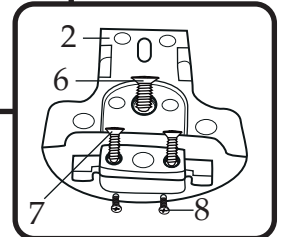

032350  
Drip Pan

Date Code Location  
WWYY  
(week week year year)

## WICSP180E

Top Handle

Bottom Handle

<b>Illustration#</b>	<b>Part#</b>	<b>Description</b>
1	037488	Top Handle
2	037959	Bottom Handle
3	037357	Screw
4	037960	Screw (2 required)
5	037493	Screw (2 required)
6	037357	Screw
7	037960	Screw (2 required)
8	037493	Screw (2 required)
9	037357	Screw (2 required on top plate and bottom plate)
10	032352	Knob
11	035321	Toggle Switch Boot
12	016236	Hex Nut
13	037931	Locking Ring
14	036241	Connector Pole
15	035316	Darkness Control Board
16	032359	Screw (3 required)
17	037961	Control Board
18	032359	Screw (3 required)
19	037962	Toggle Switch with Leads
20	030638	Power Board Shield
21	037963	PCB Board
22	032359	Screw (4 required)
23	019123 012409	Large Crimp Connector Small Crimp Connector (3 required)
24	013731	Wire Tie
25	035348	10.25" Black Lead Assembly

<b>Illustration#</b>	<b>Part#</b>	<b>Description</b>
26	035345	Double Green / Yellow Lead
27	032751	Ground Spring Washer
28	035298	Ground Screw
29	032371	Cord Plate
30	032748	Cord Set
31	035476	Strain Relief
32	032351	Bottom Plate
33	032360	Spring Washer (4 required)
34	032750	Screw (4 required)
35	032353	Foot (4 required)
36	032354	Foot Washer (4 required)
37	032355	Foot Screw (4 required)